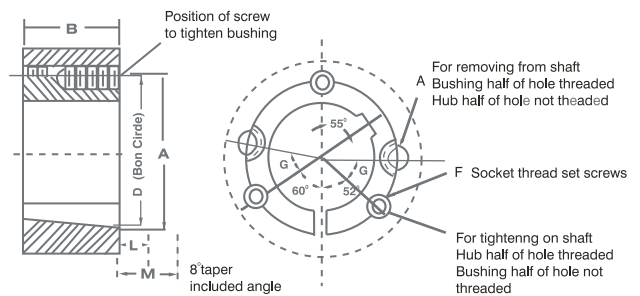

1008 – 3030 Taper Bushings

BUSH NO	SCREW TIGHTENING TORQUES(Nm)	SCREW	
		QUANTITY	SIZE
1008	5.6	2	1/4"
1108			BSW
1210	20	2	3/8"
1215			BSW
1310	20	2	3/8"
1315			BSW
1610	20	2	3/8"
1615			BSW
2012	31	2	7/16" BSW
2517	48	2	1/2" BSW
3020	90	2	5/8"
3030			BSW
3535	112	3	1/2" BSW
4040	170	3	5/8" BSW
4545	192	3	3/4" BSW
5050	271	3	7/8" BSW

BUSH NO	A	B	D	Set Screws
1008	1.386	7/8	1 21/64	1/4x1/2
1108	1.511	7/8	1 29/64	1/4x1/2
1210	1 7/8	1	1 3/4	3/8x5/8
1215	1 7/8	1 1/2	1 3/4	3/8x5/8
1310	2	1	1 7/8	3/8x5/8
1610	2 1/4	1	2 1/8	3/8x5/8
1615	2 1/4	1 1/2	2 1/8	3/8x5/8
2012	2 3/4	1 1/4	2 5/8	7/16x7/8
2517	3 3/8	1 3/4	3 1/4	1/2x1
2525	3 3/8	2 1/2	3 1/4	1/2x1
3020	4 1/4	2	4	5/8x1 1/4
3030	4 1/4	3	4	5/8x1 1/4

3535 – 5050 sizes

Two screws required
Three screws required

Ref: Bore + D

MM Bore Key way dimensions conform to ISO standard
Depth measured at centerline

1008 – 5050 Taper Bushings

BUSH NO	A	B	D	Set Screws	G
3535	5	3 1/2	4.83	1/2x1 1/2	40°
4040	5 3/4	4	5.54	5/8x1 3/4	40°
4545	6 3/8	4 1/2	6.13	3/4x2	40°
5050	7	5	6.72	7/8x2 1/4	37°