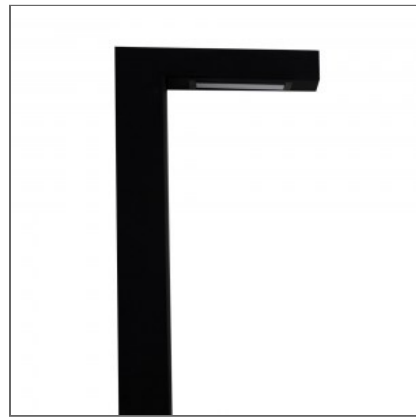

L Stake LED Path Light

Features SMD LED technology with low power consumption. ...