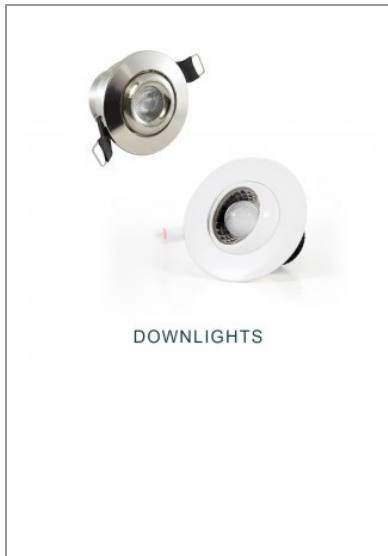

Power LED Cabinet Light is super thin and can be recessed

...

RD05 LED Step Light

Fits into standard round North American junction box. Trims ...

**WE CAN PUT YOUR COMPANY NAME AND LOGO ON THESE
CHOOSE A PRODUCT CATEGORY AND LET US KNOW DETAILS OF YOUR REQUIREMENTS.
WE WILL THEN PROVIDE YOU OUR RECOMMENDATIONS AND OFFERS.**