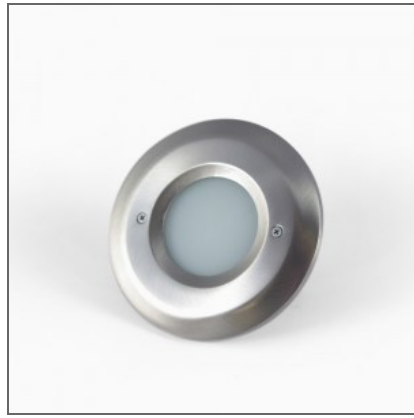

RD05 LED Step Light

Fits into standard round North American junction box. Trims ...

**WE CAN PUT YOUR COMPANY NAME AND LOGO ON THESE
CHOOSE A PRODUCT CATEGORY AND LET US KNOW DETAILS OF YOUR REQUIREMENTS.
WE WILL THEN PROVIDE YOU OUR RECOMMENDATIONS AND OFFERS.**