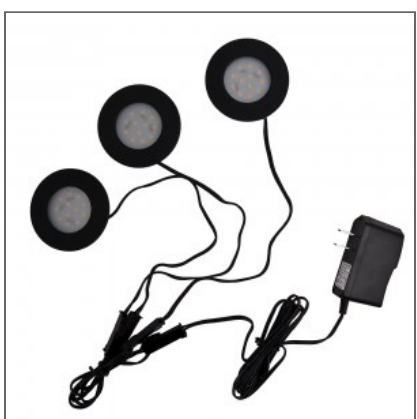

RD7 Puck LED Light Set

These lights can be recessed or surface mount installed. ...