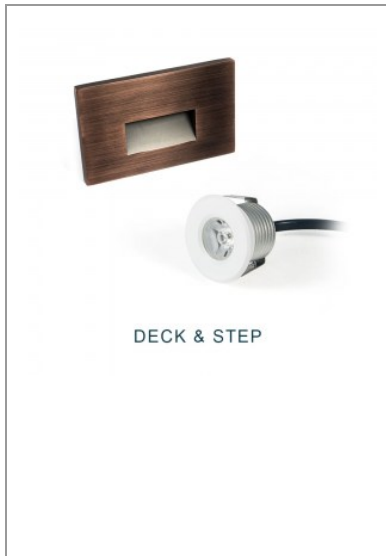

Indoor Double 3528 Flexible LED Tape

Fully dimmable, ultra thin, high output flexible LED strip ...

DOWNLIGHTS

LED Downlights

LANDSCAPE & OUTDOOR

Landscape & Outdoor LED Lights

DECK & STEP

LED Deck & Step