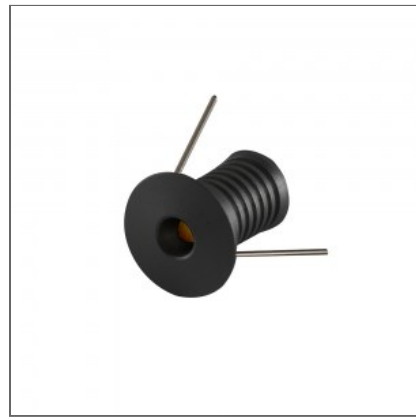

Swivel 3W LED Downlight

LED Gimbal Light is 3W, low
voltage downlight for soffit ...

Swivel Hardscape LED Light

Features adjustable light
engine to direct the light output
...

Thin LED Light Bar

Thin and sleek design, with a frosted cover. Customizable ...