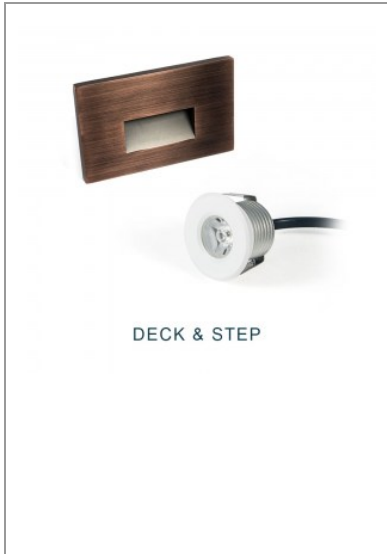

DECK & STEP

LED Deck & Step