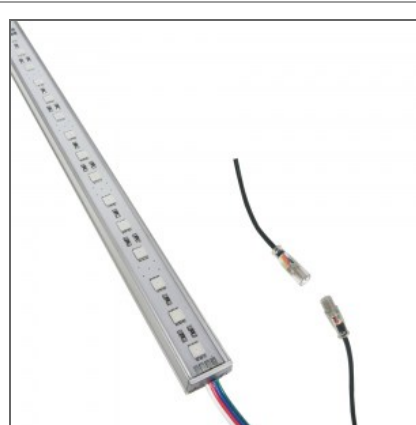

Remote Control Dimmer

RF Dimmer with Controller offers complete control over your ...

RF Dimmer

PWM 12V RF Dimmer We have a range of LED Dimmers that work ...

RF RGB Controller

Suitable for use with RGB Linear Lights, RGB Step Lights, ...