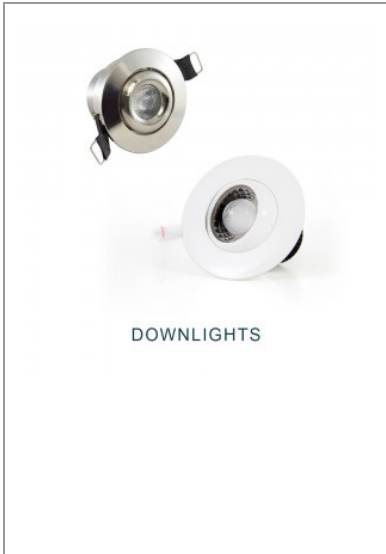

1W or 3W LED Mini Spotlight with 120 Degree Lens, surface ...

Mini LED Spotlight with Replaceable Lens

Surface mount installed marine grade light that can be made ...

Mini Linear LED Railing Light

Indoor and outdoor rated led railing light, available in ...

Mini Recess Swivel LED
Spotlight

Mini Recess Swivel LED
Spotlight includes a 3W CREE
LED ...

Mini Scoop LED Step
Light

Mini LED Step Light can be
used for both indoor and
outdoor ...

**WE CAN PUT YOUR COMPANY NAME AND LOGO ON THESE
CHOOSE A PRODUCT CATEGORY AND LET US KNOW DETAILS OF YOUR REQUIREMENTS.
WE WILL THEN PROVIDE YOU OUR RECOMMENDATIONS AND OFFERS.**