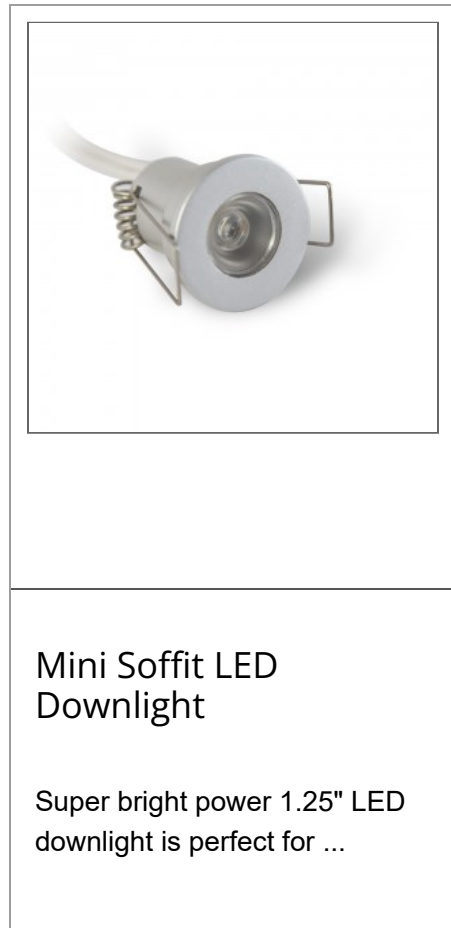

WE CAN PUT YOUR COMPANY NAME AND LOGO ON THESE
CHOOSE A PRODUCT CATEGORY AND LET US KNOW DETAILS OF YOUR REQUIREMENTS.
WE WILL THEN PROVIDE YOU OUR RECOMMENDATIONS AND OFFERS.