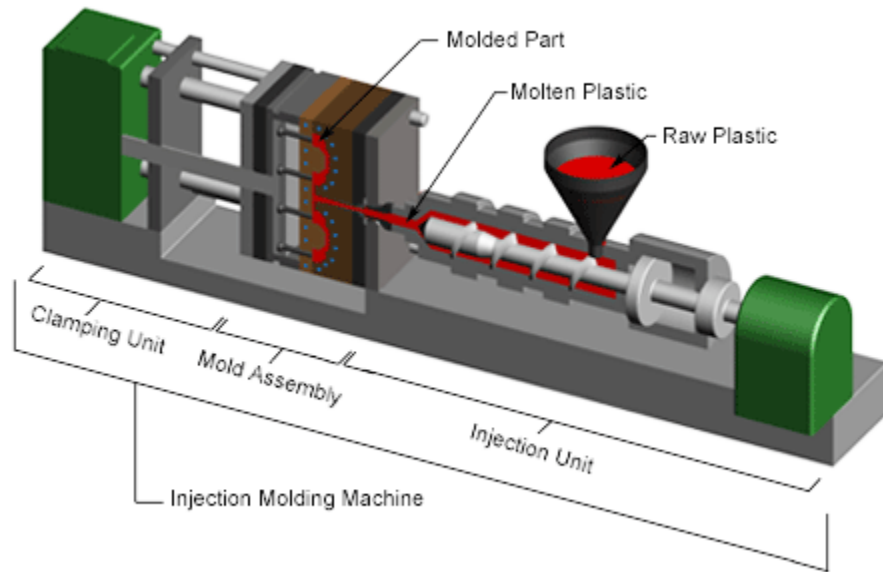

- CNC lathe
- Drilling machine
- Milling machine
- Wire cutting machine

OEM, ODM, Private Label LED Manufacturer

Manufacturing

Over 6000 Square Meter LED Lighting Factory with its own in house Plastic mould and tooling production, that means we can control the quality in the factory with the moulds and tooling.

R&D

LED factory specializes in the research and development of solid state LED lighting product for over 13 years. We have developed many LED lighting products, both for our own offering as well as our customers own design.

Certifications

Manufacturer has CE and cETLus (**UL** and **CSA**) Listed LED product for Low voltage LED cabinet Lights and outdoor lights, cETLus listed for Wet location LED Step Lights.

WE CAN PUT YOUR COMPANY NAME AND LOGO ON THESE
CHOOSE A PRODUCT CATEGORY AND LET US KNOW DETAILS OF YOUR REQUIREMENTS.
WE WILL THEN PROVIDE YOU OUR RECOMMENDATIONS AND OFFERS.