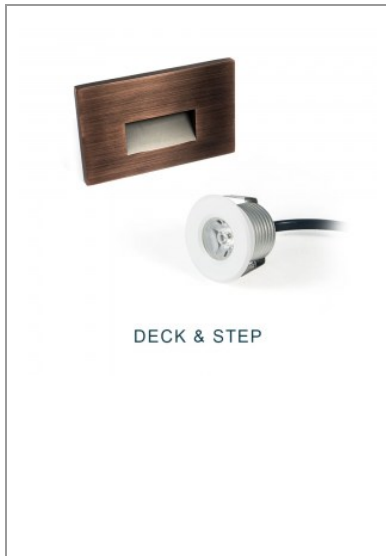

LED Deck & Step