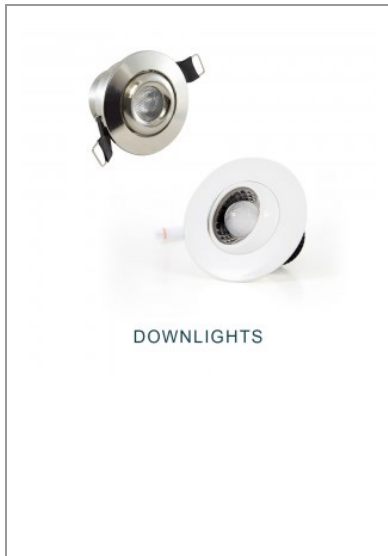

DOWNLIGHTS

LED Downlights