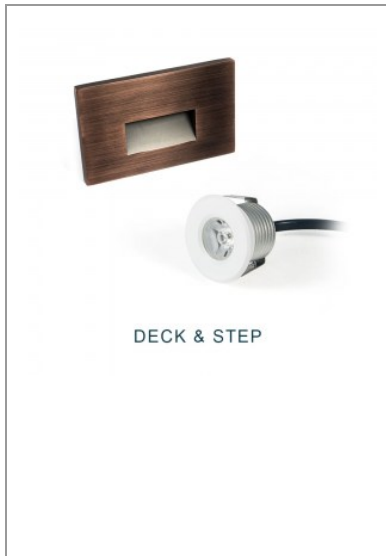

DECK & STEP

LED Deck & Step