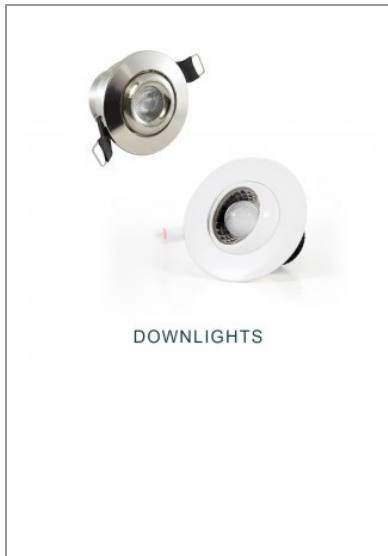

RT10 Large LED Step Light

Fits into a standard triple gang electrical box from Canada ...

S11 Frosted LED Decorative Bulb

S11 Frosted LED Decorative Bulb, 1W, E26 standard base,

DOWNLIGHTS

LED Downlights

LANDSCAPE & OUTDOOR