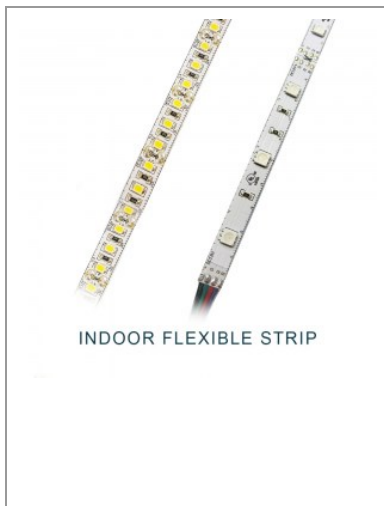

LED Cabinet & Display

DECORATIVE BULBS

LED Decorative Bulbs

RGB(W) LIGHTS

RGB/W LED Lights

INDOOR FLEXIBLE STRIP

LED Indoor Flexible Strip

INDOOR LIGHTING SETS