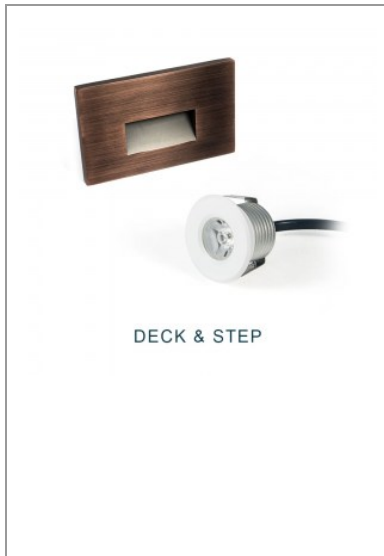

DECK & STEP

LED Deck & Step