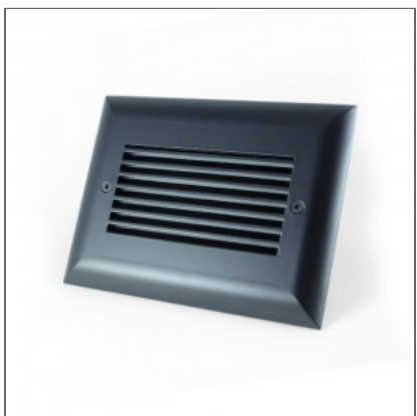

RT10 Large LED Step Light

Fits into a standard triple gang electrical box from Canada ...

S11 Frosted LED Decorative Bulb

S11 Frosted LED Decorative Bulb, 1W, E26 standard base,

DOWNLIGHTS

LED Downlights

LANDSCAPE & OUTDOOR