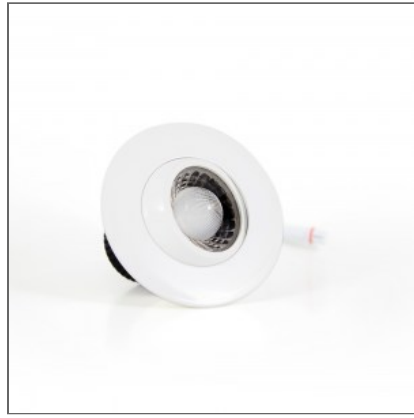

Constant voltage landscape power supply offers a built-in ...

LED Garden iLight

Bright even illumination with low power consumption, our ...

Low Cost Outdoor LED Uplight

6W COB LED in fully sealed weatherproof housing for outdoor ...