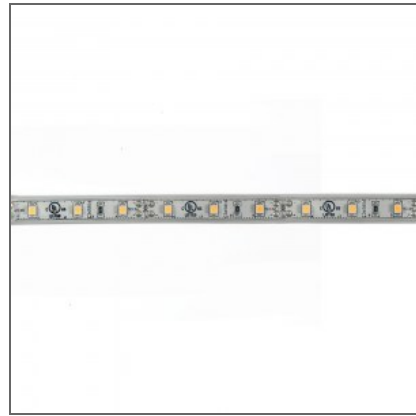

Outdoor 3528 Flexible LED Tape

Fully waterproof, bright and efficient flexible LED strip ...